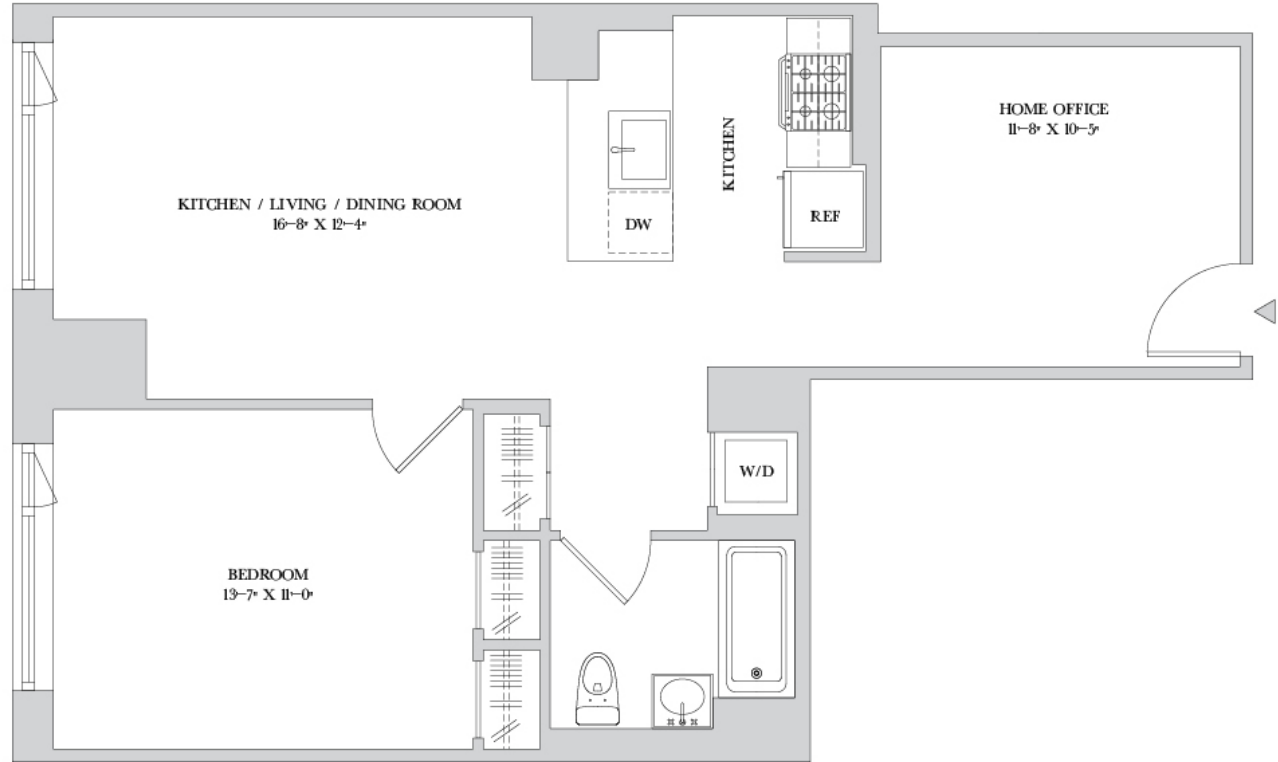

Residence G

Floors 8-11

1 bedroom

1 bath

Home office

Tour Guide _____

Tour Date _____

Price Quoted _____

Notes _____

*All dimensions are approximate and subject to construction variances. Plans and dimensions may contain minor variations from floor to floor.

HenryHall@Greystar.com | HenryHallNYC.com