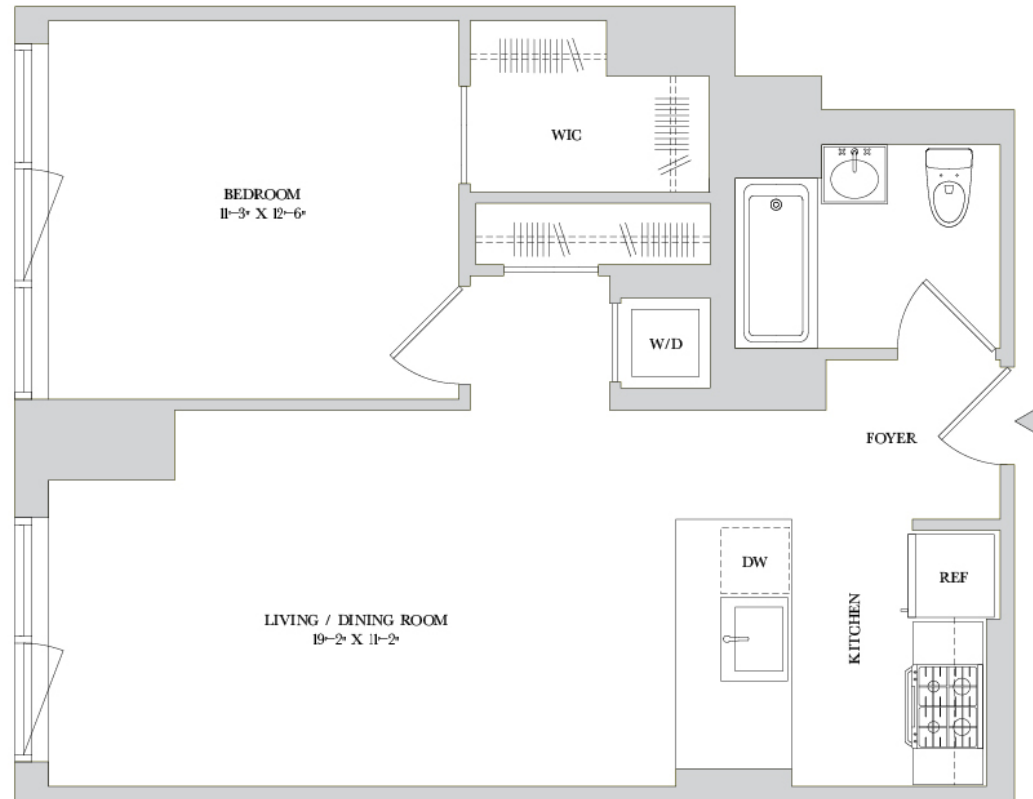

Residence F

Floors 16-18,22-30
1 bedroom
1 bath

Tour Guide _____

Tour Date _____

Price Quoted _____

Notes _____

*All dimensions are approximate and subject to construction variances. Plans and dimensions may contain minor variations from floor to floor.